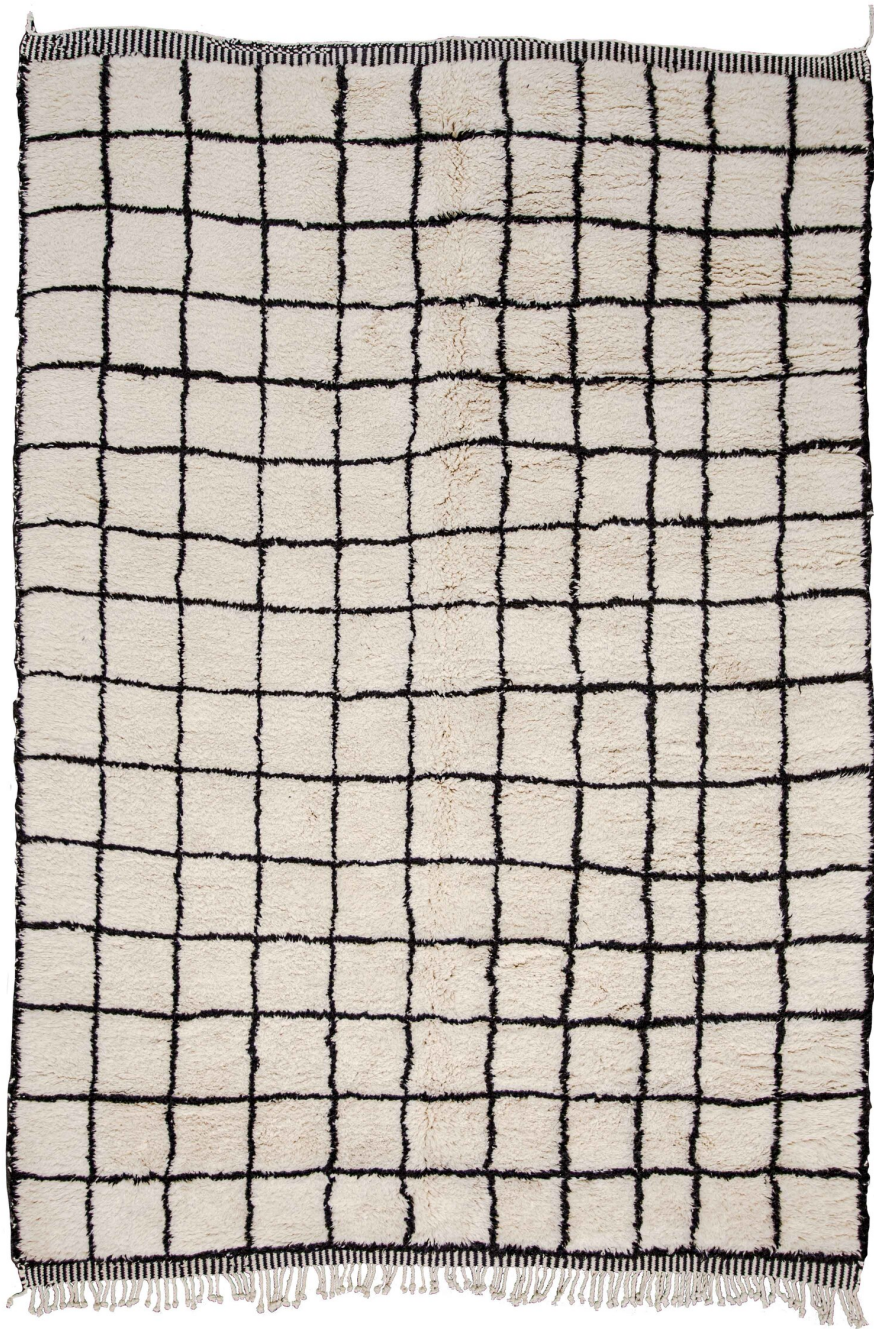

ALTAI

TAP1247

Beni Ouarain
Rug
Middle Atlas Morocco
Early 20th Century
Wool
362 x 253 cm

Address Via Pinamonte, 6
20121 Milano - Italia

Tel +39 02 2906 2472

Email info@altai.it

Web www.altai.it