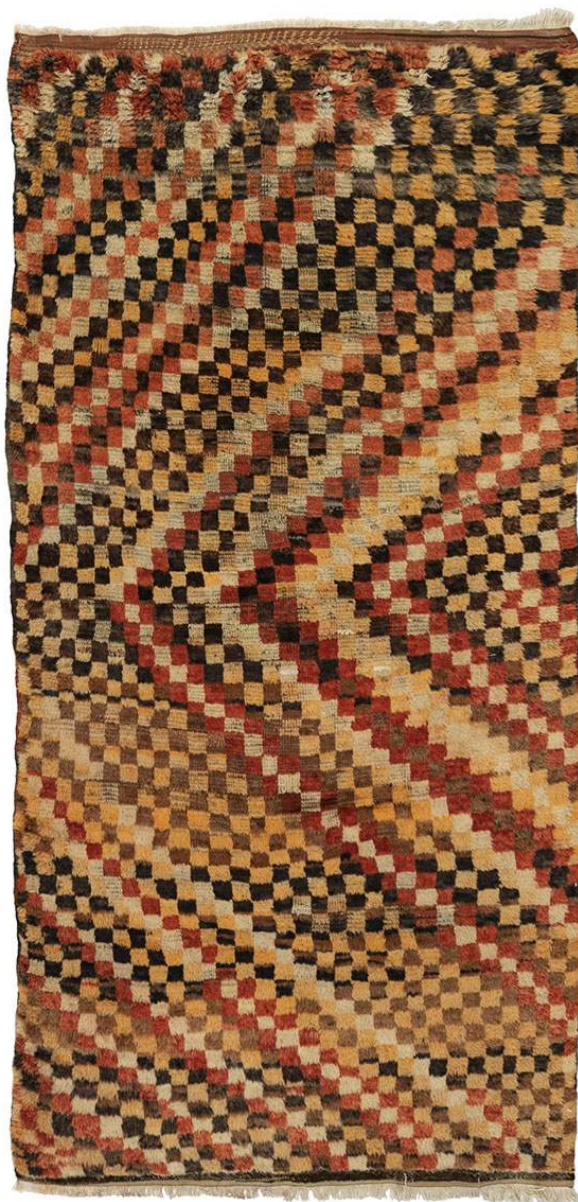

ALTAI

TUL0873
Tülü
Rug
Anatolia
Early 20th Century
Wool
237 × 120 cm

Address Via Pinamonte, 6
20121 Milano - Italia

Tel +39 02 2906 2472

Email info@altai.it
Web www.altai.it