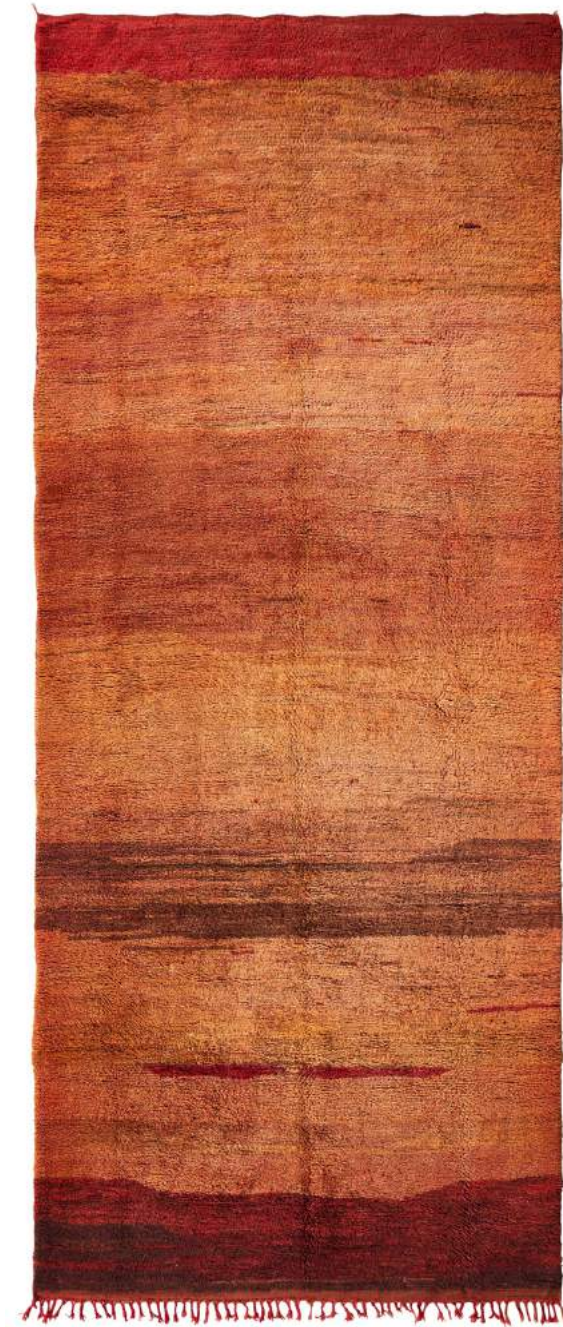

ALTA I

TAP1023
Rehamna
Rug
Middle Atlas Morocco
Early 20th Century
Wool
393 × 160 cm

Address Via Pinamonte, 6
20121 Milano - Italia

Tel +39 02 2906 2472

Email info@altai.it
Web www.altai.it