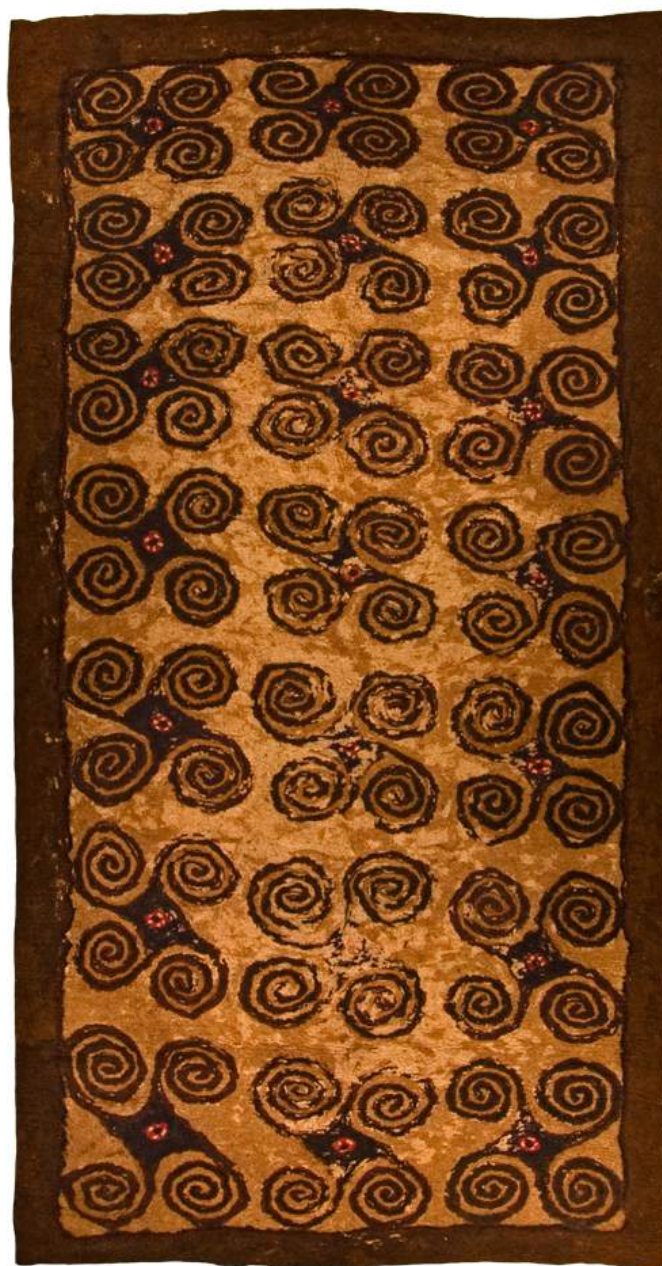

A L T A I

FEL0412
Yomud double face
Felt
Turkmenistan
Early 20th Century
Wool
400 × 207 cm

Address Via Pinamonte, 6
20121 Milano - Italia

Tel +39 02 2906 2472

Email info@altai.it
Web www.altai.it